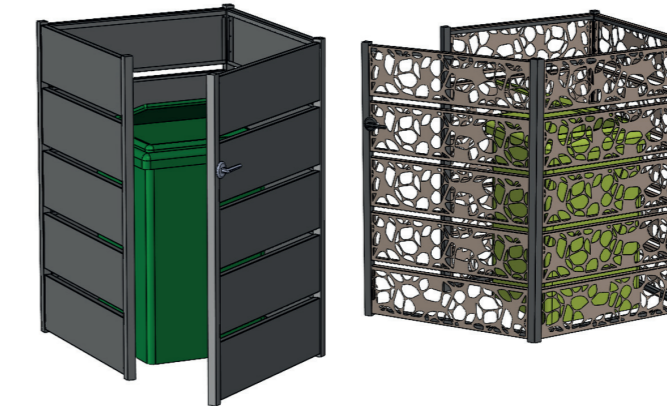

BOKS ŚMIETNIKOWY / GARBAGE BOX